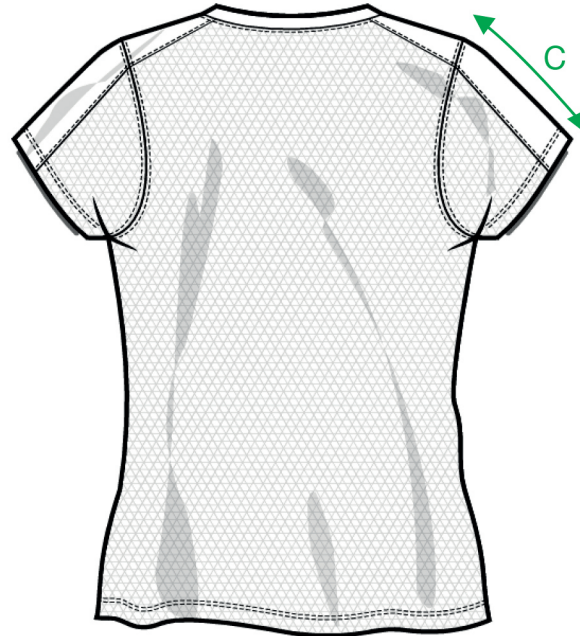

# MEASUREMENT SHEET/SIZE SPEC

029335 ICE-T LADIES

FRONT

BACK

| MEASUREMENT IN CM        | S/36 | M/38 | L/40 | XL/42 | XXL/44 | 3XL/46 |
|--------------------------|------|------|------|-------|--------|--------|
| A - BODYLENGTH FRONT HPS | 60   | 62   | 64   | 66    | 68     | 70     |
| B - 1/2 CHEST            | 47   | 50   | 53   | 57    | 61     | 65     |
| C - SLEEVELENGTH         | 13   | 14   | 15   | 16    | 17     | 18     |

Sizing chart is in centimeters and sizing is subject to a market accepted tolerance. No rights may be derived from this sizing chart.

# MEASUREMENT SHEET/SIZE SPEC

029334 ICE-T

FRONT

BACK

| MEASUREMENT IN CM        | S  | M  | L  | XL | XXL | 3XL | 4XL |
|--------------------------|----|----|----|----|-----|-----|-----|
| A - BODYLENGTH FRONT HPS | 68 | 70 | 72 | 74 | 77  | 80  | 83  |
| B - 1/2 CHEST            | 48 | 51 | 54 | 58 | 64  | 70  | 76  |
| C - SLEEVELENGTH         | 18 | 19 | 20 | 21 | 22  | 23  | 24  |