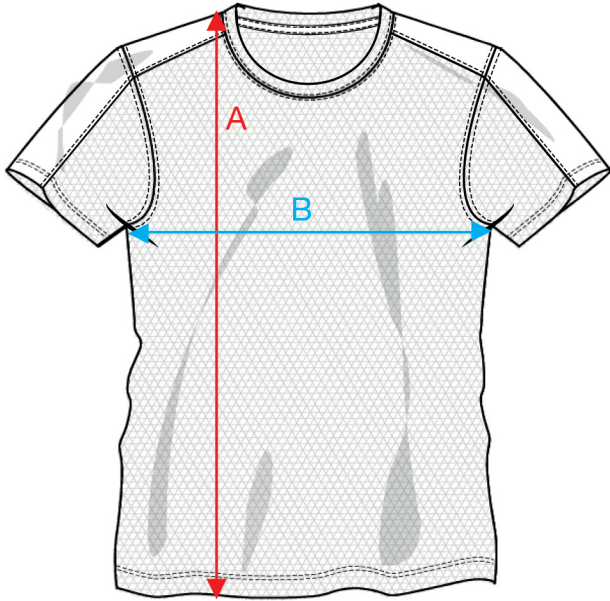

# MEASUREMENT SHEET/SIZE SPEC

029335 ICE-T LADIES

FRONT

BACK

| MEASUREMENT IN CM        | S/36 | M/38 | L/40 | XL/42 | XXL/44 | 3XL/46 |
|--------------------------|------|------|------|-------|--------|--------|
| A - BODYLENGTH FRONT HPS | 60   | 62   | 64   | 66    | 68     | 70     |
| B - 1/2 CHEST            | 47   | 50   | 53   | 57    | 61     | 65     |
| C - SLEEVELENGTH         | 13   | 14   | 15   | 16    | 17     | 18     |

Sizing chart is in centimeters and sizing is subject to a market accepted tolerance. No rights may be derived from this sizing chart.

# MEASUREMENT SHEET/SIZE SPEC

029334 ICE-T

FRONT

BACK

| MEASUREMENT IN CM        | S  | M  | L  | XL | XXL | 3XL | 4XL |
|--------------------------|----|----|----|----|-----|-----|-----|
| A - BODYLENGTH FRONT HPS | 68 | 70 | 72 | 74 | 77  | 80  | 83  |
| B - 1/2 CHEST            | 48 | 51 | 54 | 58 | 64  | 70  | 76  |
| C - SLEEVELENGTH         | 18 | 19 | 20 | 21 | 22  | 23  | 24  |