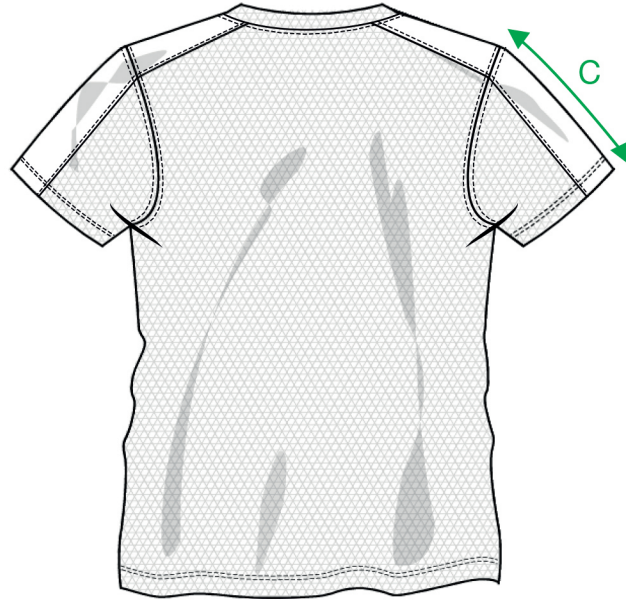

# MEASUREMENT SHEET/SIZE SPEC

029335 ICE-T LADIES

FRONT

BACK

| MEASUREMENT IN CM        | S/36 | M/38 | L/40 | XL/42 | XXL/44 | 3XL/46 |
|--------------------------|------|------|------|-------|--------|--------|
| A - BODYLENGTH FRONT HPS | 60   | 62   | 64   | 66    | 68     | 70     |
| B - 1/2 CHEST            | 47   | 50   | 53   | 57    | 61     | 65     |
| C - SLEEVELENGTH         | 13   | 14   | 15   | 16    | 17     | 18     |

Sizing chart is in centimeters and sizing is subject to a market accepted tolerance. No rights may be derived from this sizing chart.

# MEASUREMENT SHEET/SIZE SPEC

029334 ICE-T

FRONT

BACK

| MEASUREMENT IN CM        | S  | M  | L  | XL | XXL | 3XL | 4XL |
|--------------------------|----|----|----|----|-----|-----|-----|
| A - BODYLENGTH FRONT HPS | 68 | 70 | 72 | 74 | 77  | 80  | 83  |
| B - 1/2 CHEST            | 48 | 51 | 54 | 58 | 64  | 70  | 76  |
| C - SLEEVELENGTH         | 18 | 19 | 20 | 21 | 22  | 23  | 24  |