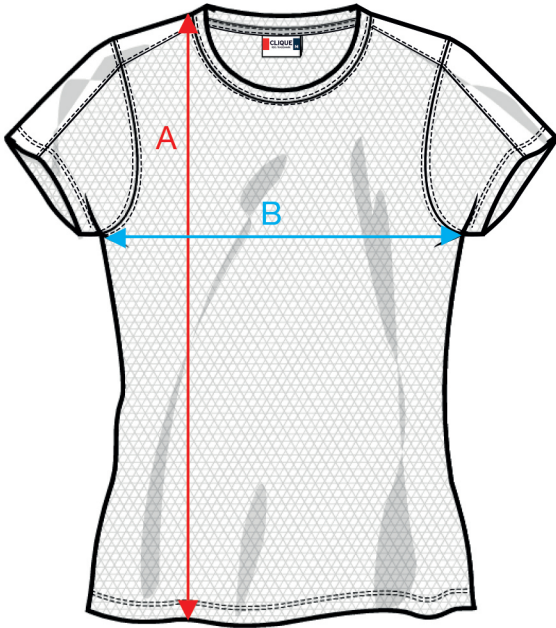

# MEASUREMENT SHEET/SIZE SPEC

029335 ICE-T LADIES

FRONT

BACK

| MEASUREMENT IN CM        | S/36 | M/38 | L/40 | XL/42 | XXL/44 | 3XL/46 |
|--------------------------|------|------|------|-------|--------|--------|
| A - BODYLENGTH FRONT HPS | 60   | 62   | 64   | 66    | 68     | 70     |
| B - 1/2 CHEST            | 47   | 50   | 53   | 57    | 61     | 65     |
| C - SLEEVELENGTH         | 13   | 14   | 15   | 16    | 17     | 18     |

Sizing chart is in centimeters and sizing is subject to a market accepted tolerance. No rights may be derived from this sizing chart.

# MEASUREMENT SHEET/SIZE SPEC

029334 ICE-T

FRONT

BACK

| MEASUREMENT IN CM        | S  | M  | L  | XL | XXL | 3XL | 4XL |
|--------------------------|----|----|----|----|-----|-----|-----|
| A - BODYLENGTH FRONT HPS | 68 | 70 | 72 | 74 | 77  | 80  | 83  |
| B - 1/2 CHEST            | 48 | 51 | 54 | 58 | 64  | 70  | 76  |
| C - SLEEVELENGTH         | 18 | 19 | 20 | 21 | 22  | 23  | 24  |